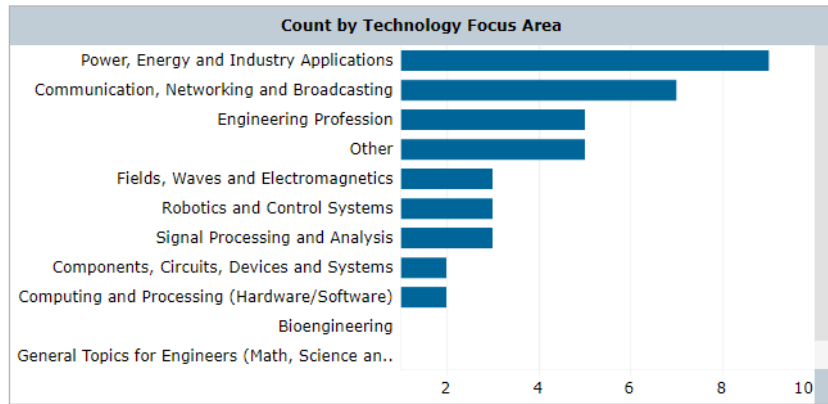

WiE Members Statistics

- Hover over a visualization to display a tooltip with statistical facts.
- **Important:** Choose an OU from "Select OU of your Volunteer Role" filter to view customized results for your OU position.

Select OU of your Volunteer Role: Sweden Section Affinity Group, WIE
Region: R8   Section: Sweden Section   Grade: (All)   IEEE Status: Active   HKN Member: (All)

Count by Region and Grade

Region	Council	Section	Grade Category	Grade	Total
R8	Region 8 - No Council	Sweden Section	IEEE Grades	Graduate Student Member	16
				Member	18
				Senior Member	8
				Total	42
Total					42
Grand Total					42

Note: Data displayed is based upon volunteer access privileges. Data made available through this platform is IEEE Confidential Information. Please review the IEEE Guide to Classification of Documents policy for more information.

Oct 2024 - 42 members

Most Popular

- ☐ Senior Member (8)
- ☐ Member (17)
- ☐ Graduate Student Member (13)

Most Popular

- ☐ KTH Royal Institute Of Technology (10)
- ☐ Chalmers University of Technology (3)
- ☐ Lund University (3)
- ☐ University of Tehran (3)
- ☐ Linkoping University (2)
- ☐ Aalborg University (1)
- ☐ Bilkent University (1)
- ☐ Constructor University (1)