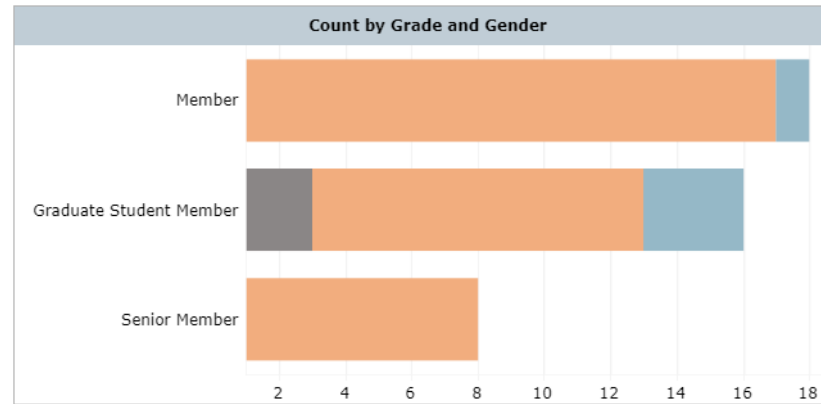

WiE Members Statistics

- Hover over a visualization to display a tooltip with statistical facts.
- **Important:** Choose an OU from "Select OU of your Volunteer Role" filter to view customized results for your OU position.

Select OU of your Volunteer Role: Sweden Section Affinity Group, WIE
Region: R8   Section: Sweden Section   Grade: (All)   IEEE Status: Active   HKN Member: (All)

Count by Region and Grade

Region	Council	Section	Grade Category	Grade	Total
R8	Region 8 - No Council	Sweden Section	IEEE Grades	Graduate Student Member	16
				Member	18
				Senior Member	8
				Total	42
Total					42
Grand Total					42

Note: Data displayed is based upon volunteer access privileges. Data made available through this platform is IEEE Confidential Information. Please review the IEEE Guide to Classification of Documents policy for more information.

Oct 2024 - 42 members

Most Popular

- ☐ Senior Member (8)
- ☐ Member (17)
- ☐ Graduate Student Member (13)

Most Popular

- ☐ KTH Royal Institute Of Technology (10)
- ☐ Chalmers University of Technology (3)
- ☐ Lund University (3)
- ☐ University of Tehran (3)
- ☐ Linkoping University (2)
- ☐ Aalborg University (1)
- ☐ Bilkent University (1)
- ☐ Constructor University (1)