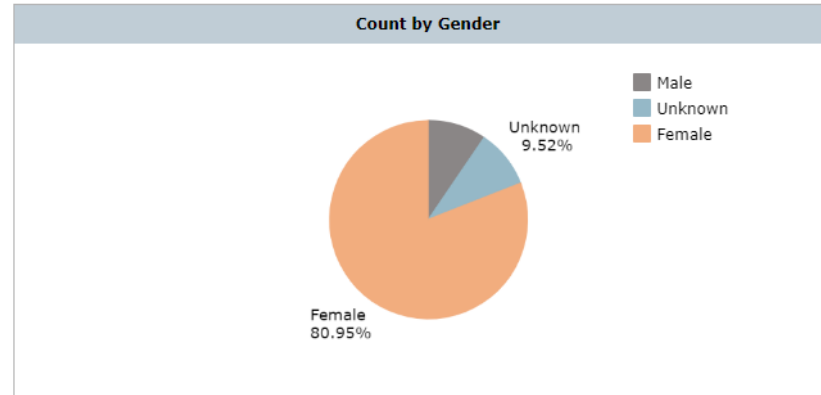

WiE Members Statistics

- Hover over a visualization to display a tooltip with statistical facts.
- **Important:** Choose an OU from "Select OU of your Volunteer Role" filter to view customized results for your OU position.

Select OU of your Volunteer Role: Sweden Section Affinity Group, WIE
Region: R8   Section: Sweden Section   Grade: (All)   IEEE Status: Active   HKN Member: (All)

Count by Region and Grade

Region	Council	Section	Grade Category	Grade	Total
R8	Region 8 - No Council	Sweden Section	IEEE Grades	Graduate Student Member	16
				Member	18
				Senior Member	8
				Total	42
Total					42
Grand Total					42

Note: Data displayed is based upon volunteer access privileges. Data made available through this platform is IEEE Confidential Information. Please review the IEEE Guide to Classification of Documents policy for more information.

Oct 2024 - 42 members

Most Popular

- ☐ Senior Member (8)
- ☐ Member (17)
- ☐ Graduate Student Member (13)

Most Popular

- ☐ KTH Royal Institute Of Technology (10)
- ☐ Chalmers University of Technology (3)
- ☐ Lund University (3)
- ☐ University of Tehran (3)
- ☐ Linkoping University (2)
- ☐ Aalborg University (1)
- ☐ Bilkent University (1)
- ☐ Constructor University (1)